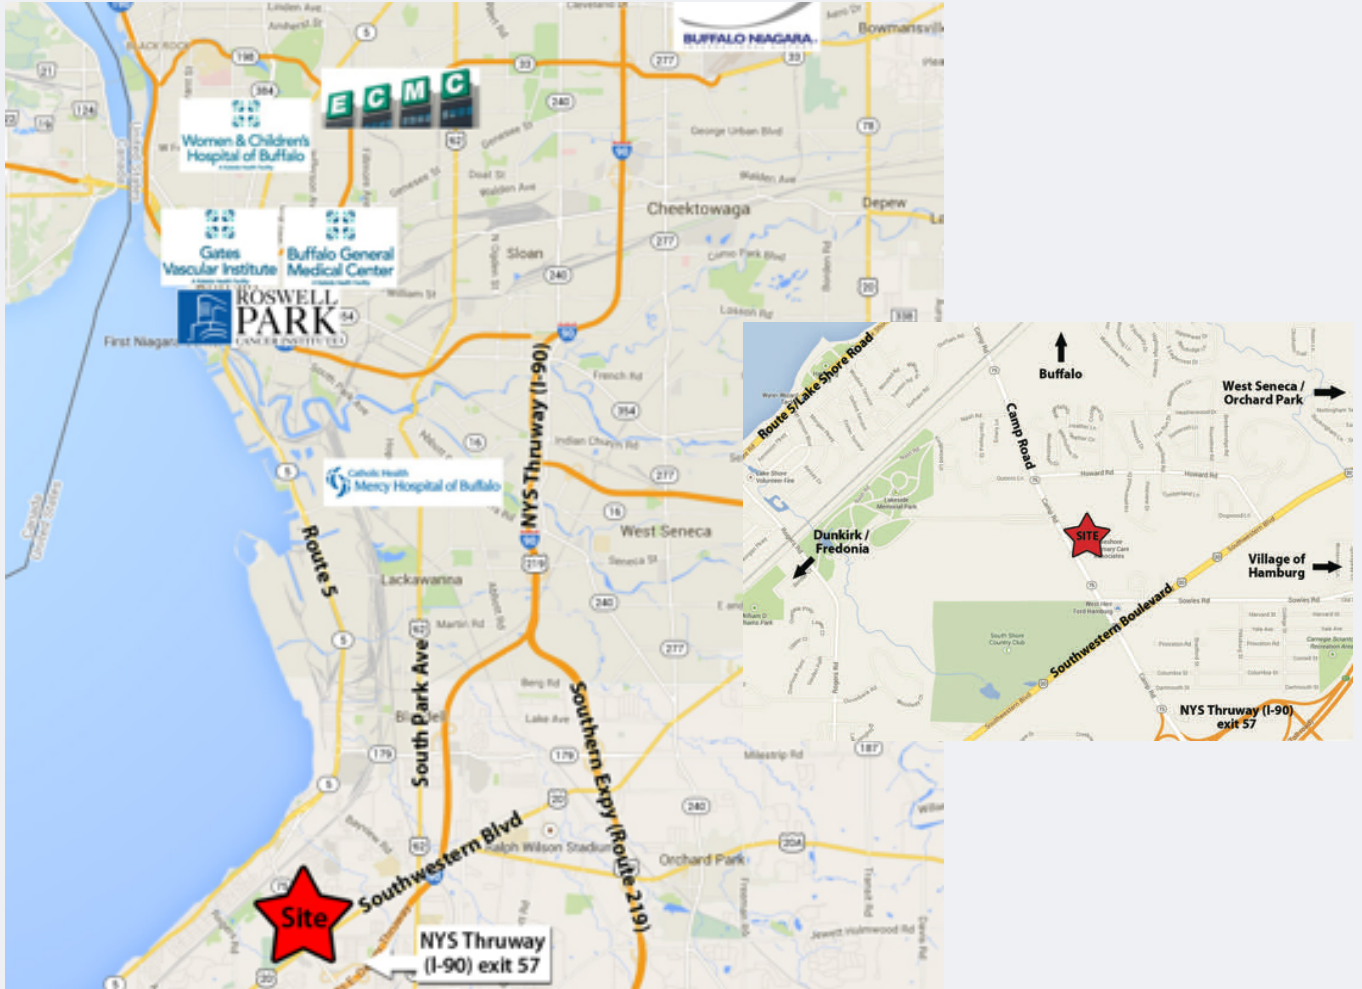

For Lease

4901 Camp Road
Hamburg, NY 14075

Travel Times to Camp Road Phase II From Major Routes:

- 14 Minutes to Mercy Hospital
- 18 Minutes to Buffalo General & Roswell Park, 20 Minutes to ECMC
- Minutes from NYS Thruway (I-90), Southern Expressway (Route 219)
- Less Than 4 Miles from the Village of Hamburg